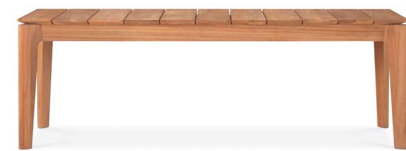

# Bok outdoor bench

frames and cushions can be ordered separately

	length x width x height	teak <sup>(N)</sup>
<b>2 seater frame</b>	137 × 35 × 46 cm   54" × 14" × 18"	<b>10205</b>
<b>with fabric cushion</b>	(height + 3 cm   1.5")	
off white		<b>10381</b>
natural		<b>10383</b>
mocha		<b>10382</b>
<b>3 seater frame</b>	162 × 35 × 46 cm   64" × 14" × 18"	<b>10206</b>
<b>with fabric cushion</b>	(height + 3 cm   1.5")	
off white		<b>10386</b>
natural		<b>10388</b>
mocha		<b>10387</b>
<b>upholstery</b>	100% polypropylene fabric, quick-dry foam	

teak

2 seater

teak

3 seater

teak

mocha

teak

mocha