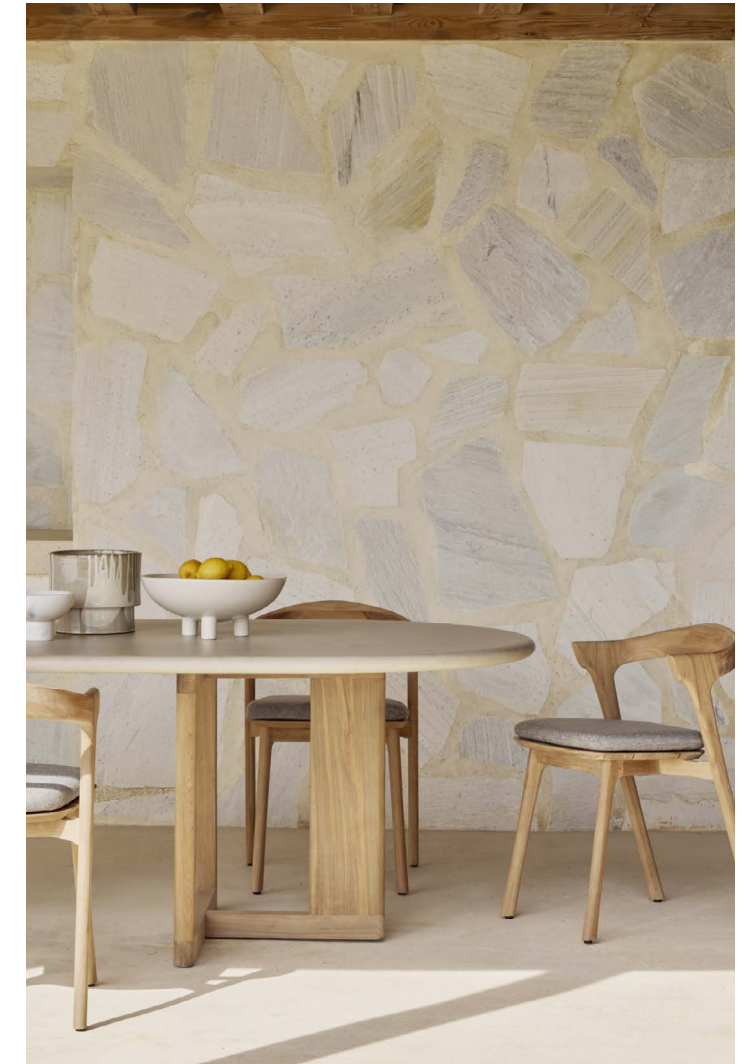

Trestle outdoor dining table (new)

length x width x height	concrete ^(V) + reclaimed teak ^(N)
240 × 110 × 76 cm | 94.5" x 43.5" x 30"	11251

concrete + reclaimed teak

light grey