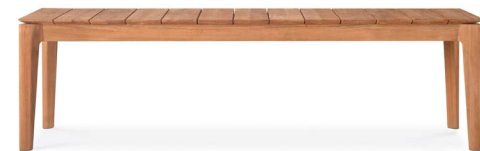

# Bok outdoor bench

frames and cushions can be ordered separately

	length x width x height	teak <sup>(N)</sup>
<b>2 seater frame</b>	137 × 35 × 46 cm   54" × 14" × 18"	<b>10205</b>
<b>with fabric cushion</b>	(height + 3 cm   1.5")	
off white		<b>10381</b>
natural		<b>10383</b>
mocha		<b>10382</b>
<b>3 seater frame</b>	162 × 35 × 46 cm   64" × 14" × 18"	<b>10206</b>
<b>with fabric cushion</b>	(height + 3 cm   1.5")	
off white		<b>10386</b>
natural		<b>10388</b>
mocha		<b>10387</b>
<b>upholstery</b>	100% polypropylene fabric, quick-dry foam	

teak

2 seater

teak

3 seater

teak

mocha

teak

mocha