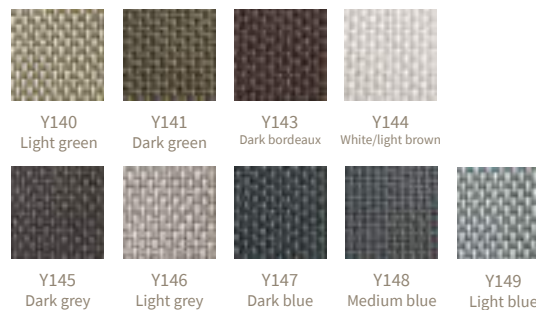

Cane-line Focus

- 100% Polypropylene
- Colour resistant to UV rays
- Removable covers on the scatter cushions
- If removable covers washable at 30  C (machine wash)
- Excellent for both indoor and outdoor use