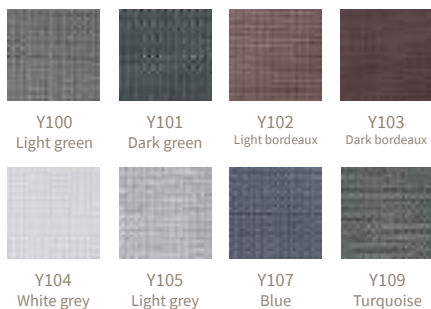

Cane-line Link

- 100% Polypropylene
- Colour resistant to UV rays
- Removable covers on the scatter cushions
- If removable covers washable at 30  C (machine wash)
- Excellent for both indoor and outdoor use