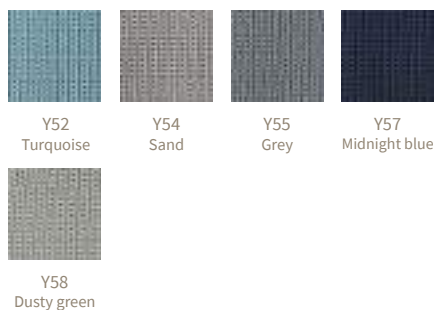

Cane-line Divine

- 100% Polypropylene
- Colour resistant to UV-rays
- Removable covers on the scatter cushions
- If removable covers washable at 30  C (machine wash)
- Excellent for both indoor and outdoor use