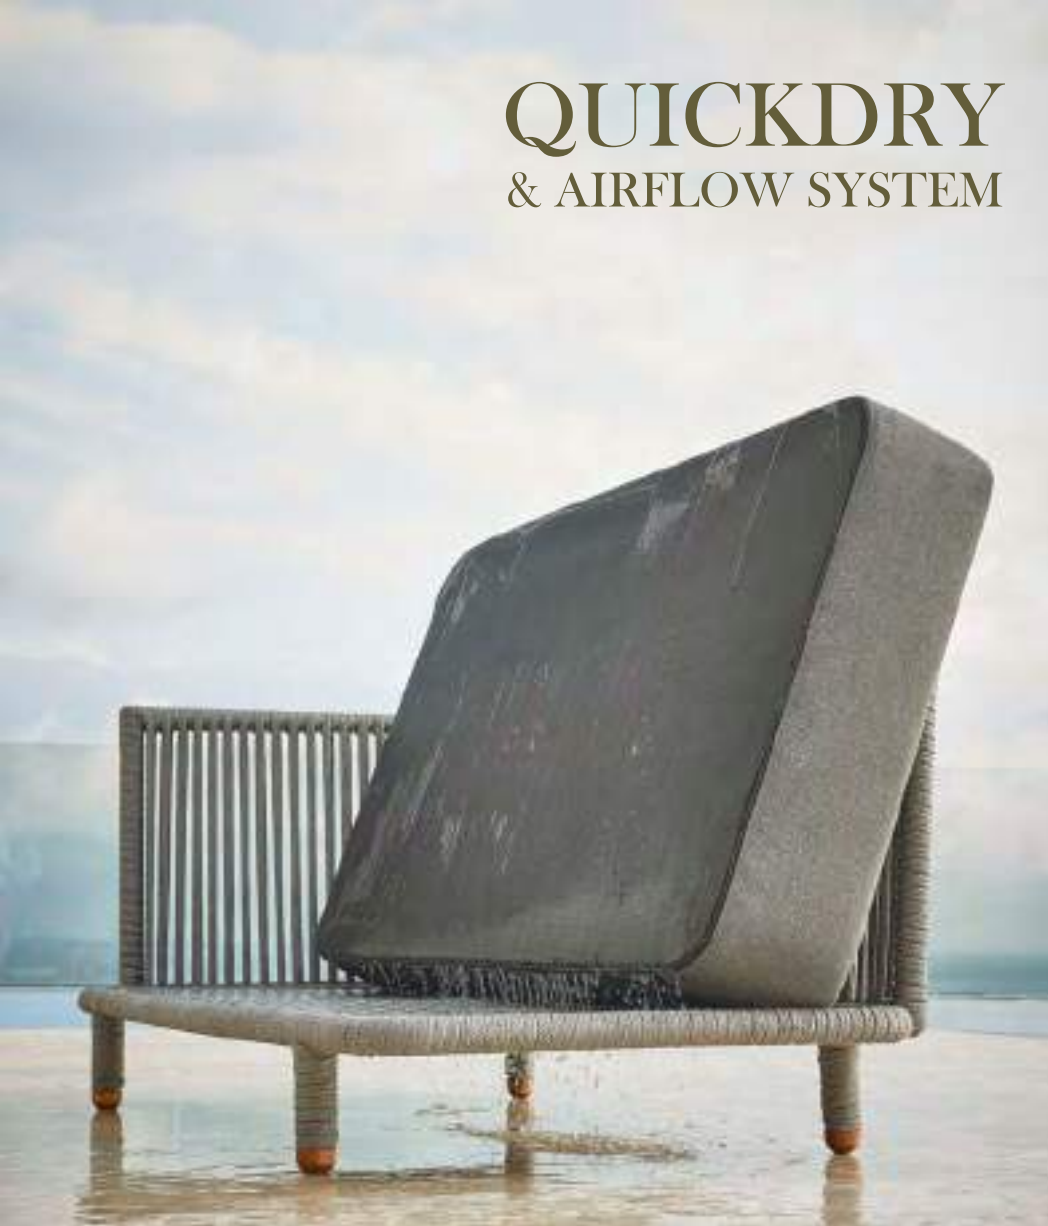

QUICKDRY & AIRFLOW SYSTEM