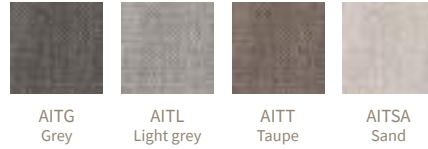

Cane-line AirTouch

- 100% solution dyed acrylic fabric
- Water and stain repellent
- Colour resistant to UV rays
- If removable covers washable at 30  C (machine wash)
- Excellent for both indoor and outdoor use