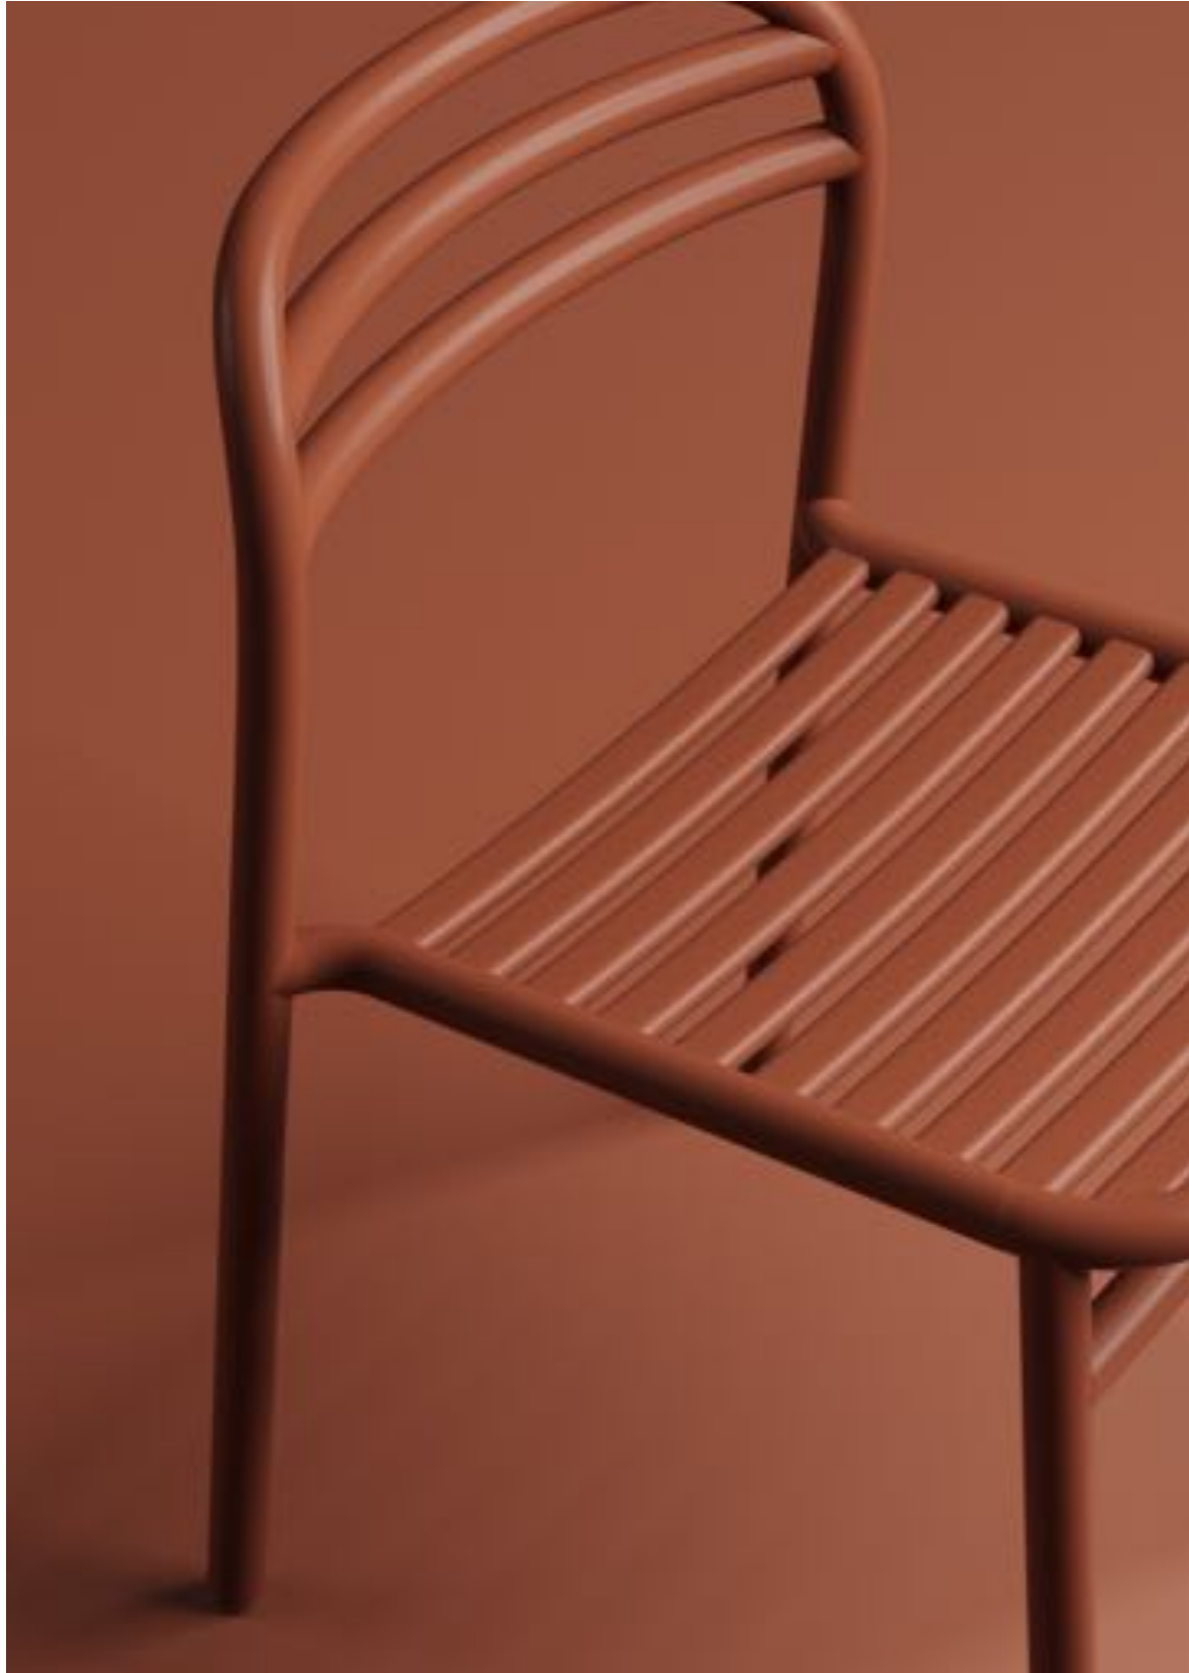

Bliss - designed for togetherness and enjoyment.

BLISS TECHNICAL

BLISS CHAIR

W	52 cm
D	56 cm
H	77 cm
Seat hight	46 cm
Material	Aluminium
V	0.09 cbm
Cover	5609S
Item nr.	11450

Colours

BLISS DINING TABLE

W	81 cm
D	81 cm
H	75 cm
V	0.22 cbm
Material	Aluminium
Cover	5611S
Item nr.	11040