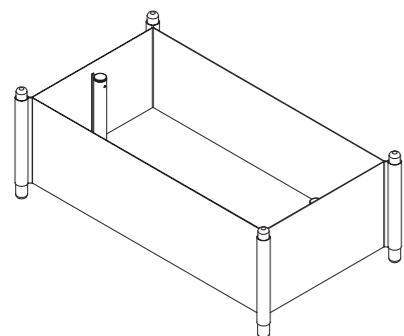

Bliss - designed for togetherness and enjoyment.

BLISS TECHNICAL

BLISS CHAIR

W	52 cm
D	56 cm
H	77 cm
Seat hight	46 cm
Material	Aluminium
V	0.09 cbm
Cover	5609S
Item nr.	11450

Colours

BLISS DINING TABLE

W	81 cm
D	81 cm
H	75 cm
V	0.22 cbm
Material	Aluminium
Cover	5611S
Item nr.	11040

Colours

STICKS

DESIGN BY CANE-LINE DESIGN

STICKS TECHNICAL

STICKS PLANTER BENCH

W	100 cm
D	50 cm
H	6 cm
Material	Teak/Aluminium
V	0.11 cbm
Item nr.	B5712

Requires 2x planters or 1x leg + 1x planter

Colours

STICKS PLANTER

W	57 cm
D	57 cm
H	38 cm
Material	Aluminium/Teak
V	0.15 cbm
Item nr.	5712

Colours

STICKS PLANTER LEGS

W	60 cm
D	6 cm
H	38 cm
Material	Aluminium
V	0.09 cbm
Item nr.	5712

Colours

STICKS PLANTER LARGE

W	103 cm
D	58 cm
H	38 cm
Material	Aluminium/Teak
V	0.3 cbm
Item nr.	5713

Colours

STICKS PLANTER RACK

W	96 cm
D	5 cm
H	130 cm
Material	Teak
V	0.06 cbm
Item nr.	W5713T

Designed for Sticks planter large

Colours