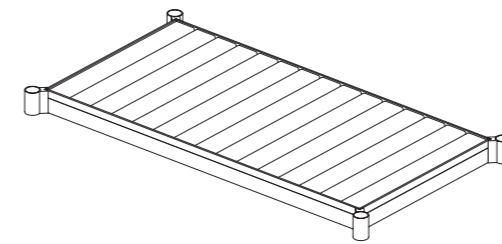

Colours

BLISS CHAIR SEAT CUSHION

W	44 cm
D	41 cm
H	5 cm
Material	Cane-line Natté
V	0.0 cbm
Item nr.	11450YSN92

Colours

BLISS DINING TABLE EXTENSION LEAVE INCL.LEG

W	130 cm
D	81 cm
H	75 cm
V	0.42 cbm
Material	Aluminium
Item nr.	11050EXT

Colours

STICKS

DESIGN BY CANE-LINE DESIGN

STICKS TECHNICAL

STICKS PLANTER BENCH

W	100 cm
D	50 cm
H	6 cm
Material	Teak/Aluminium
V	0.11 cbm
Item nr.	B5712

Requires 2x planters or 1x leg + 1x planter

Colours

STICKS PLANTER

W	57 cm
D	57 cm
H	38 cm
Material	Aluminium/Teak
V	0.15 cbm
Item nr.	5712

Colours

STICKS PLANTER LEGS

W	60 cm
D	6 cm
H	38 cm
Material	Aluminium
V	0.09 cbm
Item nr.	5712

Colours

STICKS PLANTER LARGE

W	103 cm
D	58 cm
H	38 cm
Material	Aluminium/Teak
V	0.3 cbm
Item nr.	5713

Colours

STICKS PLANTER RACK

W	96 cm
D	5 cm
H	130 cm
Material	Teak
V	0.06 cbm
Item nr.	W5713T

Designed for Sticks planter large

Colours