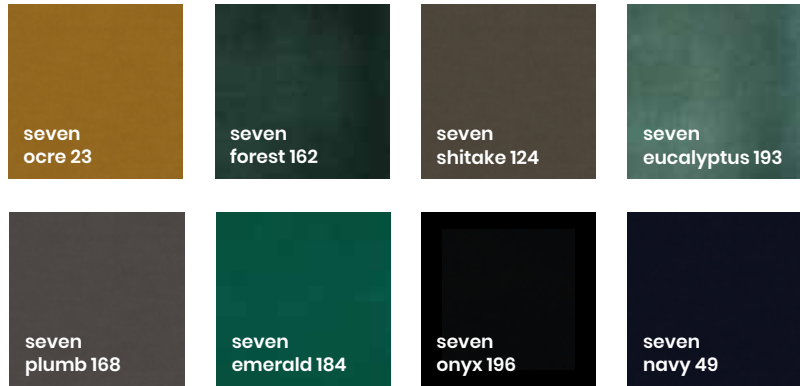

RMC MAINTENANCE AND REPAIR KIT TEAK EBONY

BC10345

With this product you will enjoy your teak items for years to come.

CASTLE LINE
© 2011

Fabrics & colors

Did you know that there are more than 250 different fabrics available for our seating furniture? Choosing the right fabric can sometimes be overwhelming and complicated, especially since there are so many possibilities! But choosing the right fabric is very important and we are happy to assist you in doing so. Be sure to visit one of our dealers, where they will be happy to help you choose the right fabric to match the rest of your interior.

Seat colors

FABRIC GROUP 1

Colour shades may slightly vary from different dye-lots

Collection SEVEN

-  138 cm wide, 90% PES / 10% CO
-  Martindale: <100.000
-  Lightfastness: 4-5
-  Waterrepellant: yes

Collection OLD