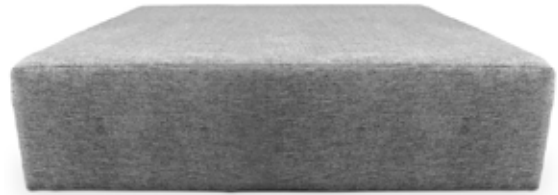

KAI.FS.135

- ✎ fabric
- 📏 H35 . W135 . D135 cm
- ▽ flex

▽ For **color possibilities**, see page 246-253