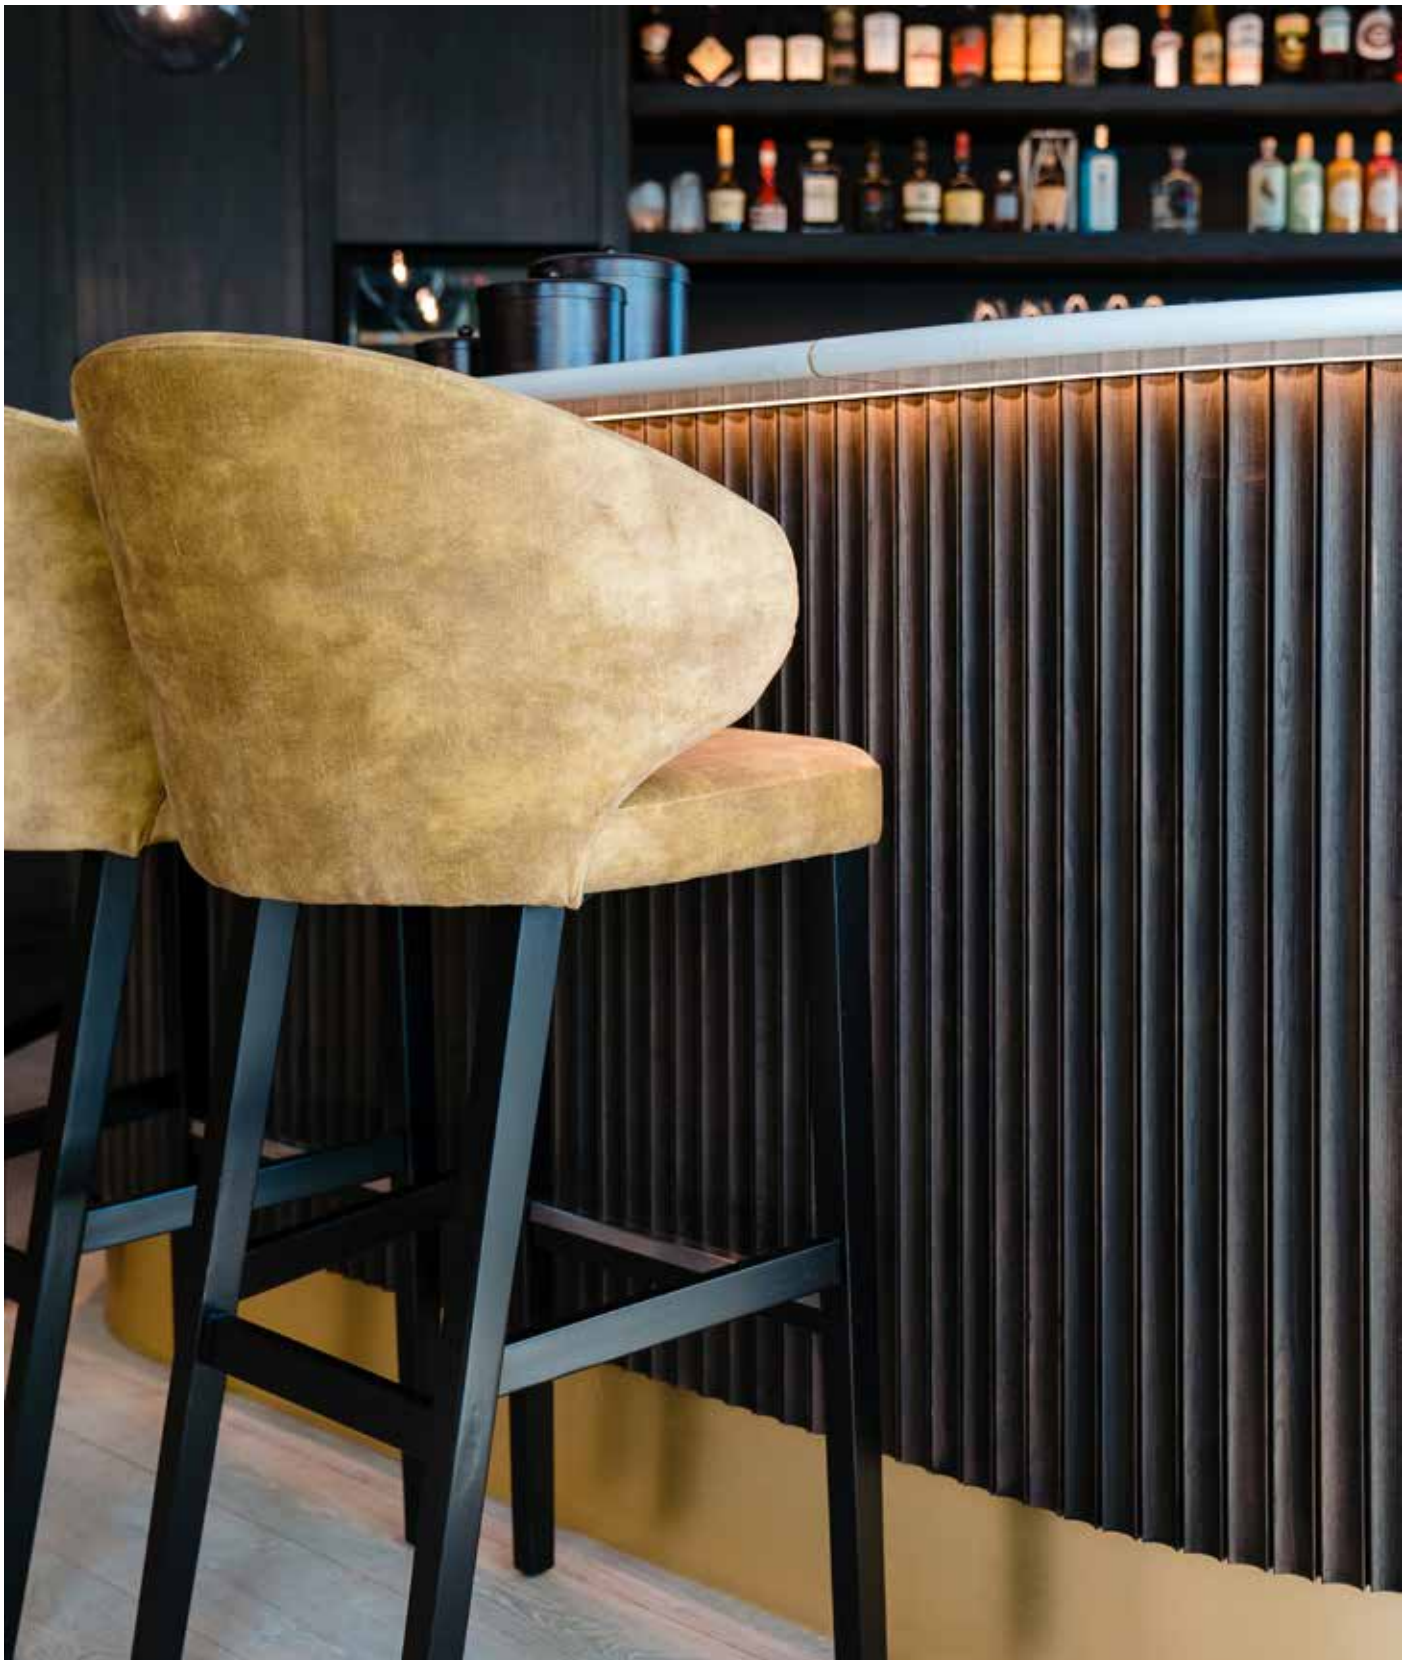

ANA.BC

✂ fabric/leather,
round beech legs

📏 H113 . W55 . D57 cm
HS82 . HA105 cm

▽ flex

▽ For color possibilities, see page 246-253

Axl square beech legs

*possible with
piping (option A)*

ARMCHAIR