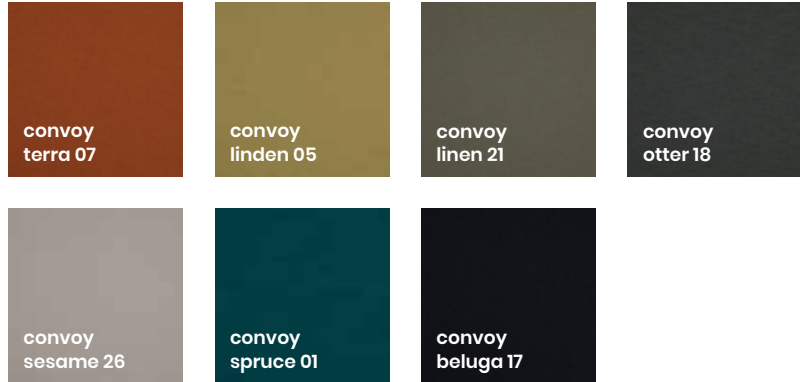

FABRIC GROUP 3

Colour shades may slightly vary from different dye-lots

Collection CONVOY

- 146 cm wide, 100% PES
- ✓ Martindale: 100.000
- ☀ Lightfastness: 4
- 🛡 Fibreguard: yes