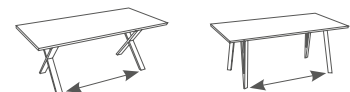

Fast line:

- table top griffin beige, marble black and emperador mat
- only in W300 . D130 cm

RACLIN TABLE TOP CERAMIC WITH METAL TABLE LEGS

H77 cm for King,
only available from W240 cm

fast line

fast line

Dimensions

DINING TABLE

W220 . D100 . H74 cm
W240 . D100 . H74 cm
W260 . D100 . H74 cm
W280 . D100 . H74 cm
W300 . D100 . H74 cm

W220 . D110 . H74 cm
W240 . D110 . H74 cm
W260 . D110 . H74 cm
W280 . D110 . H74 cm
W300 . D110 . H74 cm

W220 . D130 . H74 cm
W240 . D130 . H74 cm
W260 . D130 . H74 cm
W280 . D130 . H74 cm
W300 . D130 . H74 cm

dimension between legs

- 142 cm
- 162 cm
- 182 cm
- 202 cm
- 222 cm
- 142 cm
- 162 cm
- 182 cm
- 202 cm
- 222 cm
- 142 cm
- 162 cm
- 182 cm
- 202 cm
- 222 cm